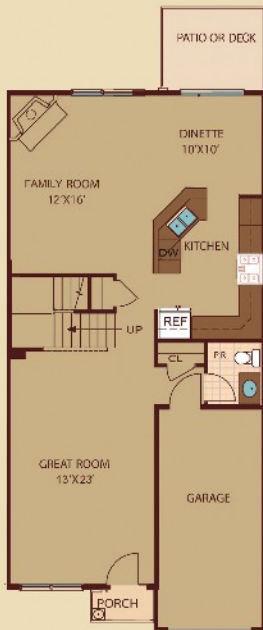

1ST FLOOR

2ND FLOOR

TOWNHOME - THE BIRCH
2 OR 3 BEDROOMS - 2-1/2 BATHS
LIVING AREA - 2045 SQ. FT.