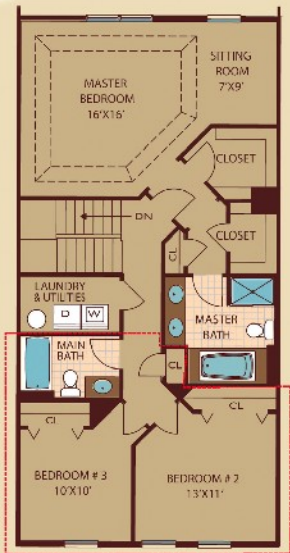

1ST FLOOR

2ND FLOOR

TOWNHOME - THE BIRCH
2 OR 3 BEDROOMS - 2-1/2 BATHS
LIVING AREA - 2045 SQ. FT.